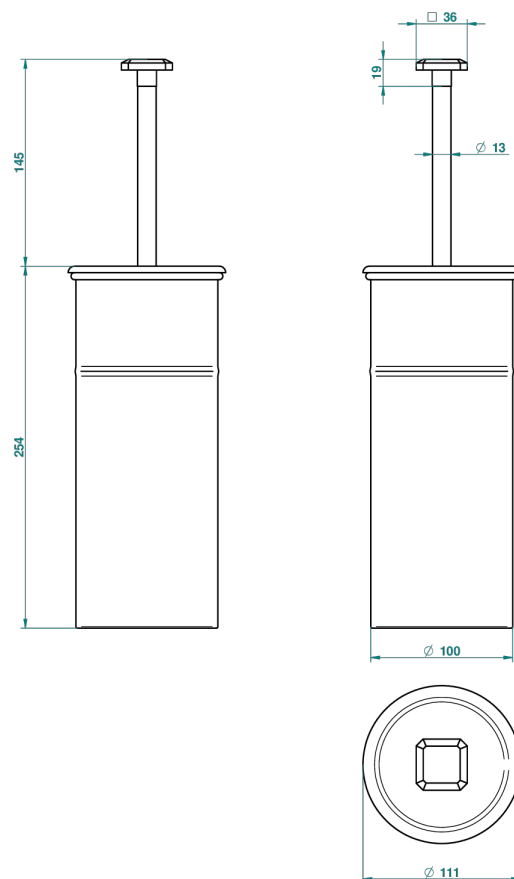

# METROPOLIS BLACK CRYSTAL WITH LEVER HANDLES

A2M-4700C

Metal toilet brush holder with brush with cover floor mounted

23666

09/11/2011

## CHARACTERISTIC

- Métropolis Black crystal with lever handles
- Metal toilet brush holder with brush with cover floor mounted