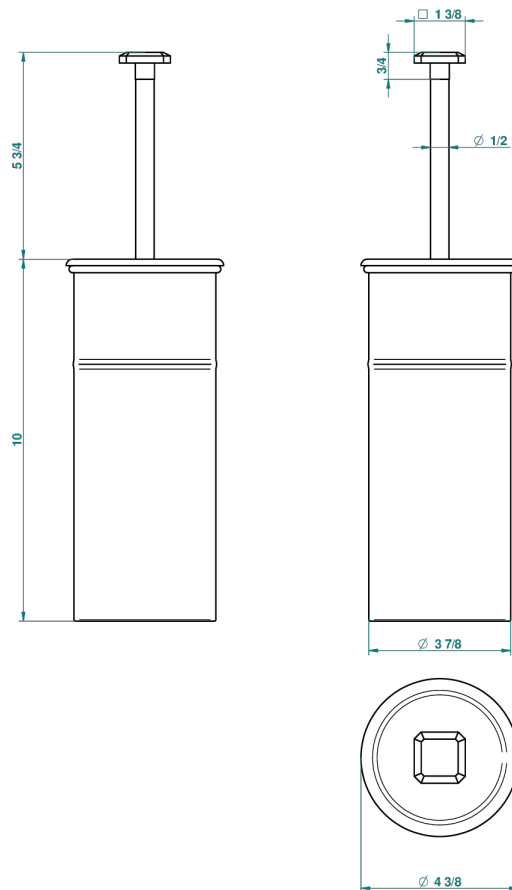

# METROPOLIS BLACK CRYSTAL WITH LEVER HANDLES

A2M-4700C

Metal toilet brush holder with brush with cover floor mounted

23666

09/11/2011

## CHARACTERISTIC

- Métropolis Black crystal with lever handles
- Metal toilet brush holder with brush with cover floor mounted