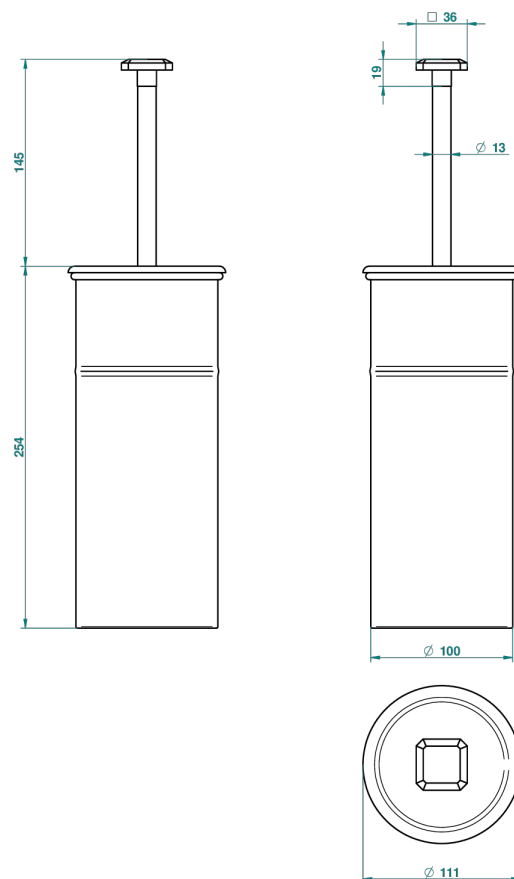

# METROPOLIS BLACK CRYSTAL

A2L-4700C

THG<sup>®</sup>  
PARIS

Metal toilet brush holder with brush with cover floor mounted

23666

09/11/2011

## CHARACTERISTIC

- Métropolis Black crystal
- Metal toilet brush holder with brush with cover floor mounted