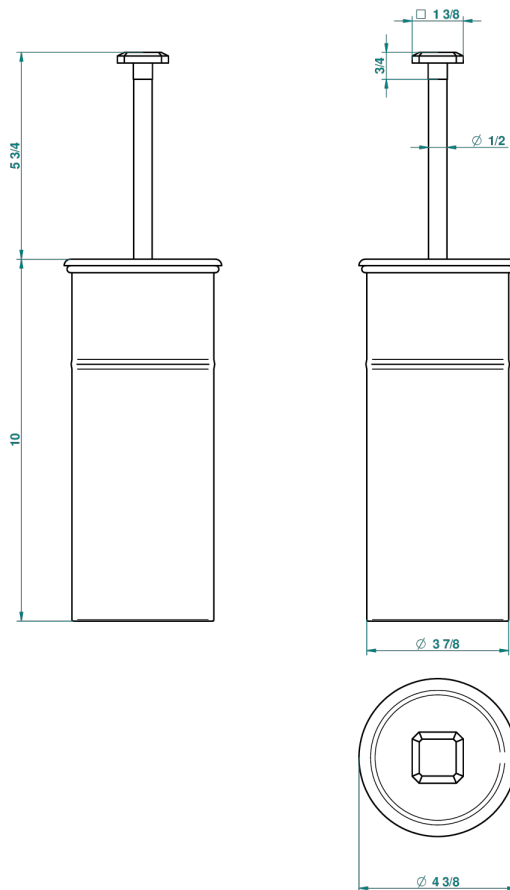

METROPOLIS BLACK CRYSTAL

A2L-4700C

THG[®]
PARIS

Metal toilet brush holder with brush with cover floor mounted

23666

09/11/2011

CHARACTERISTIC

- Métropolis Black crystal
- Metal toilet brush holder with brush with cover floor mounted