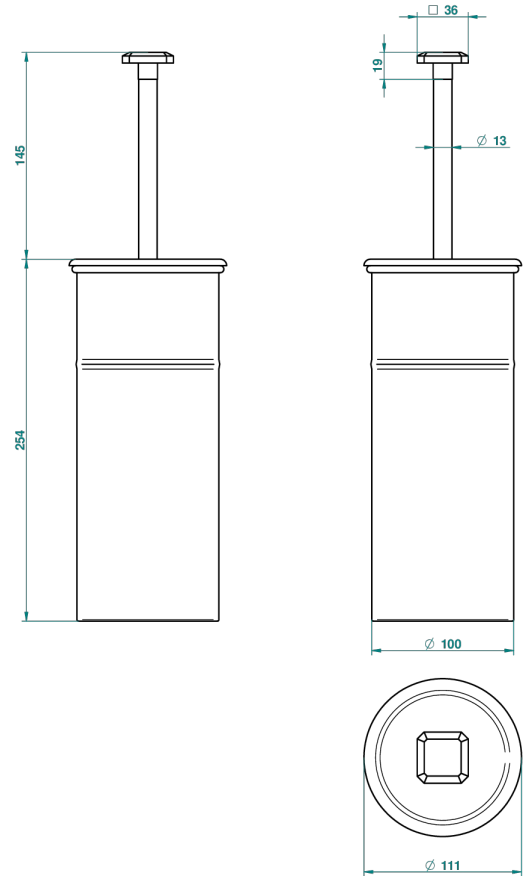

METROPOLIS CLEAR CRYSTAL WITH LEVER HANDLES

A2B-4700C

THG[®]
PARIS

Metal toilet brush holder with brush with cover floor mounted

23666

09/11/2011

CHARACTERISTIC

- Métropolis Clear crystal with lever handles
- Metal toilet brush holder with brush with cover floor mounted