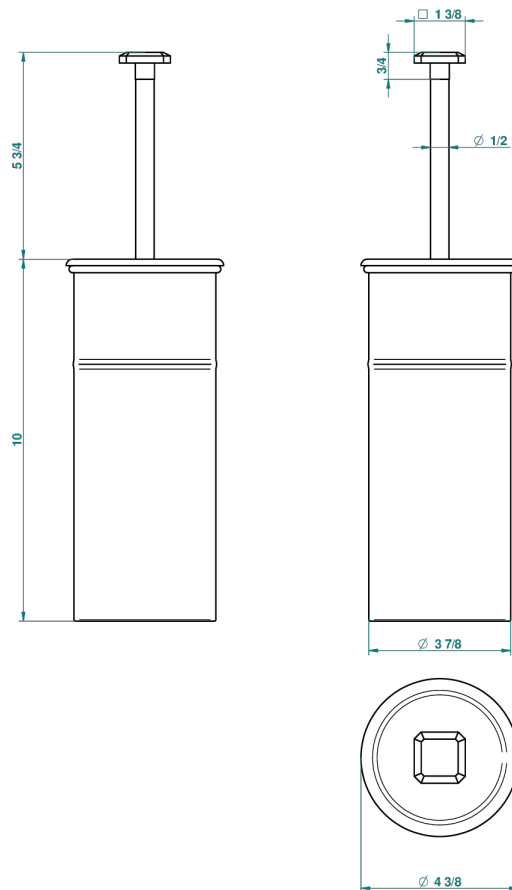

METROPOLIS CLEAR CRYSTAL WITH LEVER HANDLES

A2B-4700C

Metal toilet brush holder with brush with cover floor mounted

23666

09/11/2011

CHARACTERISTIC

- Métropolis Clear crystal with lever handles
- Metal toilet brush holder with brush with cover floor mounted