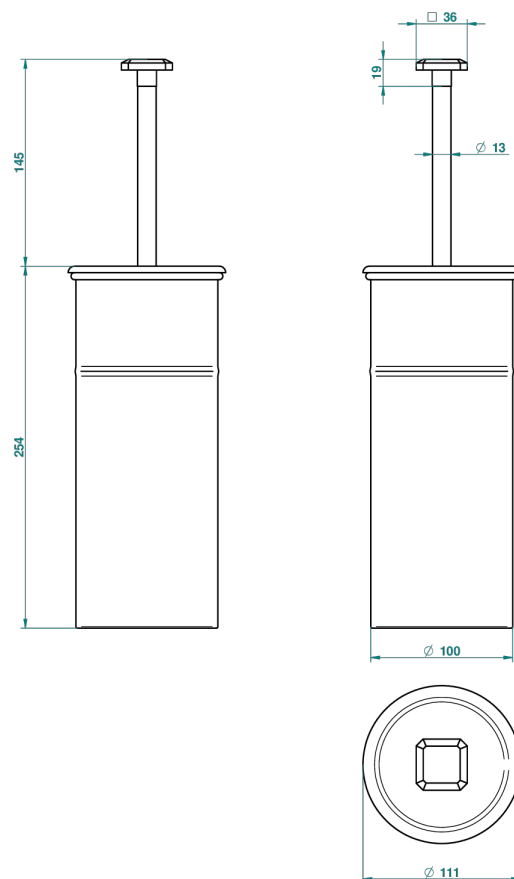

# METROPOLIS CLEAR CRYSTAL

A2A-4700C

Metal toilet brush holder with brush with cover floor mounted

THG<sup>®</sup>  
PARIS

23666

09/11/2011

## CHARACTERISTIC

- Métropolis Clear crystal
- Metal toilet brush holder with brush with cover floor mounted