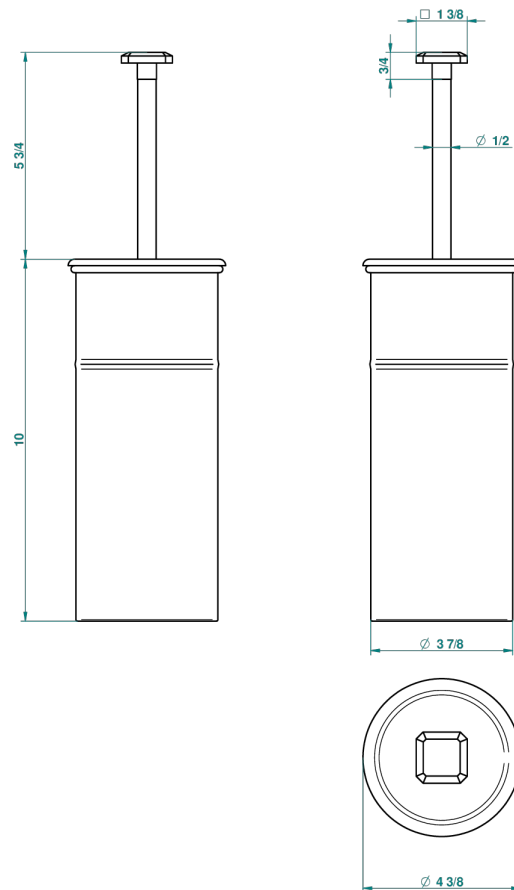

# METROPOLIS CLEAR CRYSTAL

A2A-4700C

Metal toilet brush holder with brush with cover floor mounted

THG<sup>®</sup>  
PARIS

23666

09/11/2011

## CHARACTERISTIC

- Métropolis Clear crystal
- Metal toilet brush holder with brush with cover floor mounted