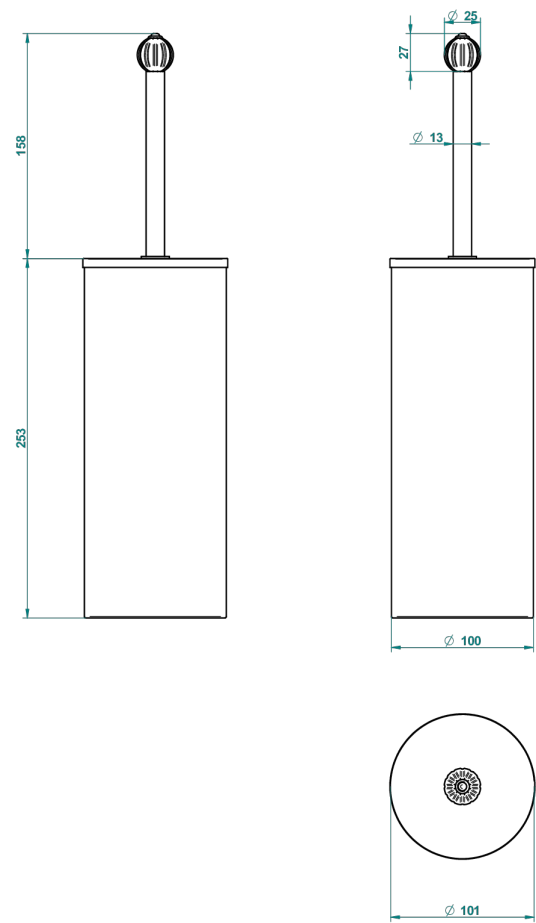

MANDARINE SATINY CRYSTAL

U1E-4700C

Metal toilet brush holder with brush with cover floor mounted

THG[®]
PARIS

23664

29/10/2015

CHARACTERISTIC

- Mandarin Satiny crystal
- Metal toilet brush holder with brush with cover floor mounted