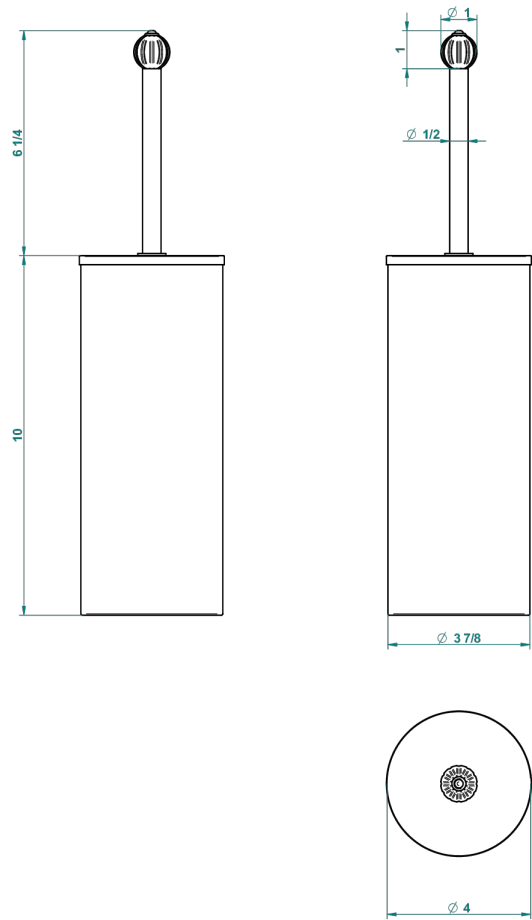

# MANDARINE SATINY CRYSTAL

U1E-4700C

Metal toilet brush holder with brush with cover floor mounted

THG<sup>®</sup>  
PARIS

23664

29/10/2015

## CHARACTERISTIC

- Mandarin Satiny crystal
- Metal toilet brush holder with brush with cover floor mounted