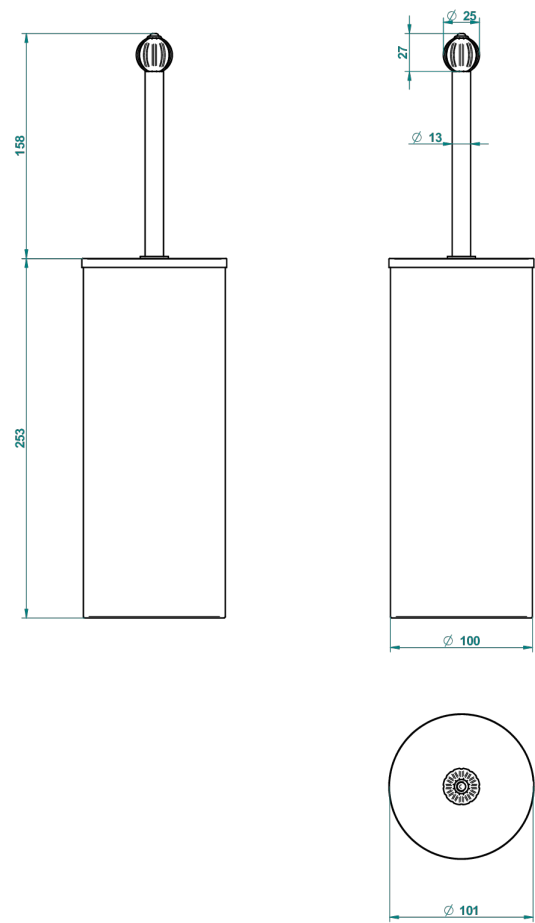

MANDARINE SATIN CRYSTAL

U1E-4700C

Wc brush with cover and metal holder

THG[®]
PARIS

23664

29/10/2015

CHARACTERISTIC

- Mandarin Satin crystal
- Wc brush with cover and metal holder