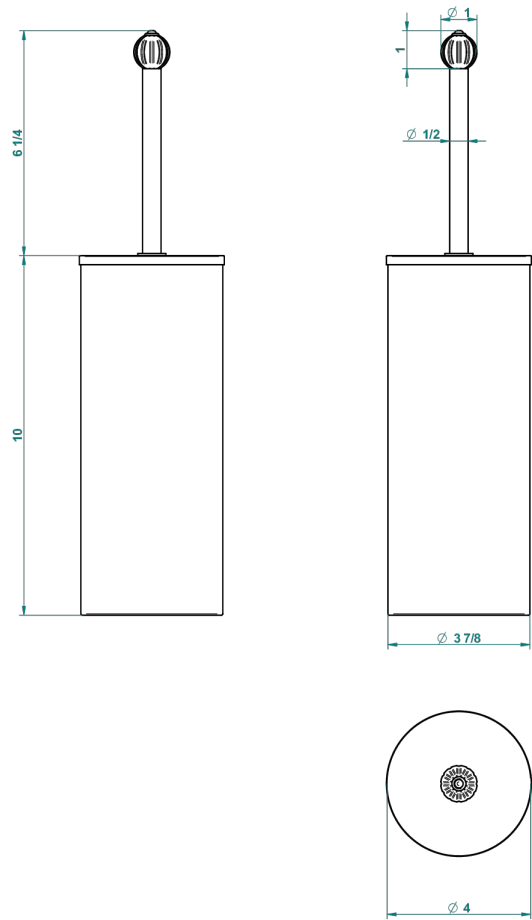

# MANDARINE SATIN CRYSTAL

U1E-4700C

Wc brush with cover and metal holder

THG<sup>®</sup>  
PARIS

23664

29/10/2015

## CHARACTERISTIC

- Mandarin Satin crystal
- Wc brush with cover and metal holder