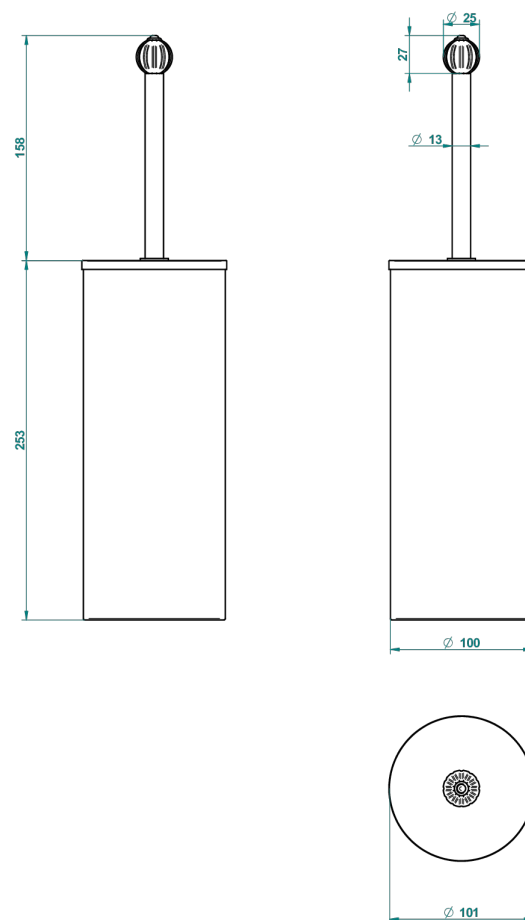

MANDARINE SATIN CRYSTAL

U1E-4700C

Wc brush with cover and metal holder

THG[®]
PARIS

23664

29/10/2015

CHARACTERISTIC

- Mandarin Satin crystal
- Wc brush with cover and metal holder