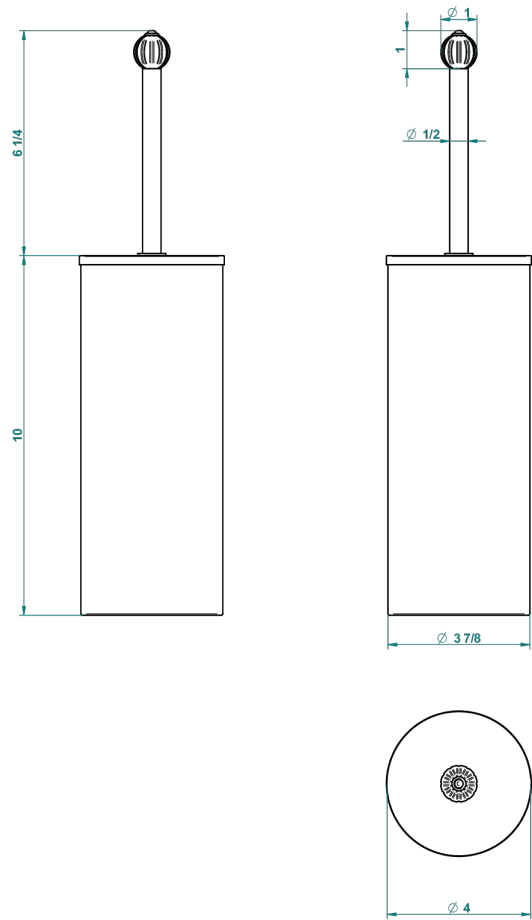

MANDARINE SATIN CRYSTAL

U1E-4700C

Wc brush with cover and metal holder

THG[®]
PARIS

23664

29/10/2015

CHARACTERISTIC

- Mandarin Satin crystal
- Wc brush with cover and metal holder