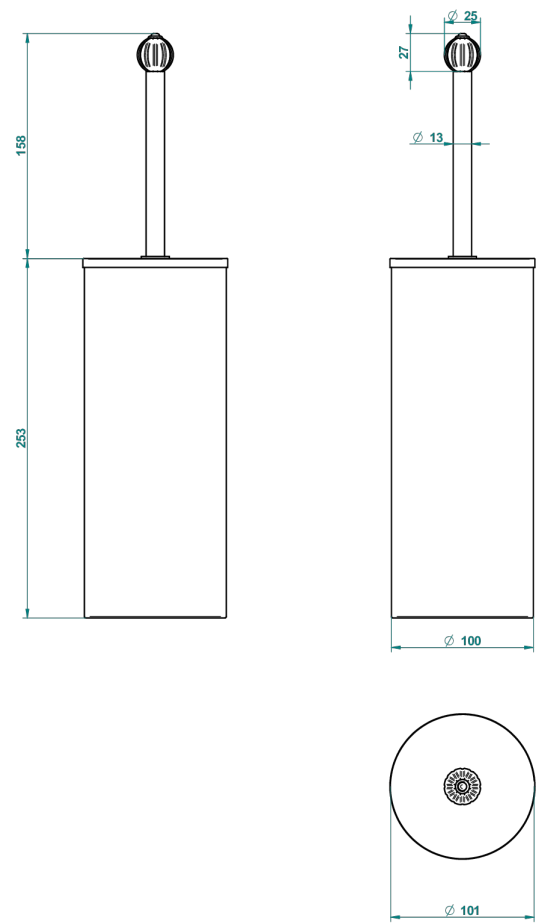

MANDARINE CLEAR CRYSTAL

U1D-4700C

Metal toilet brush holder with brush with cover floor mounted

THG[®]
PARIS

23664

29/10/2015

CHARACTERISTIC

- Mandarin Clear crystal
- Metal toilet brush holder with brush with cover floor mounted