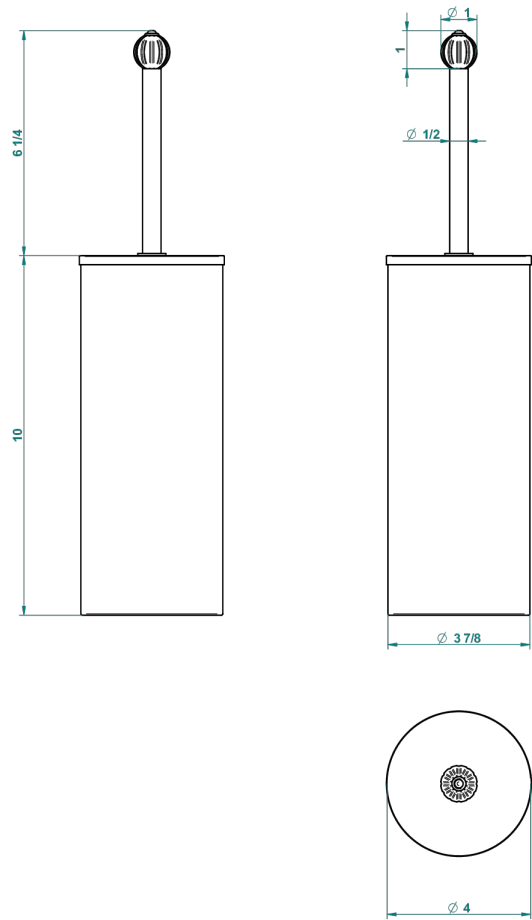

# MANDARINE CLEAR CRYSTAL

U1D-4700C

Metal toilet brush holder with brush with cover floor mounted

THG<sup>®</sup>  
PARIS

23664

29/10/2015

## CHARACTERISTIC

- Mandarin Clear crystal
- Metal toilet brush holder with brush with cover floor mounted