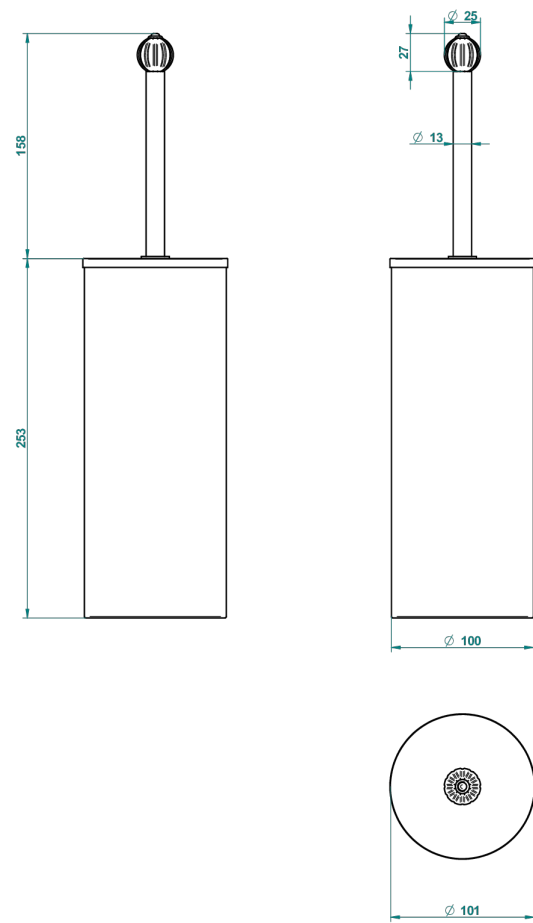

MANDARINE CLEAR CRYSTAL

U1D-4700C

Wc brush with cover and metal holder

THG[®]
PARIS

23664

29/10/2015

CHARACTERISTIC

- Mandarin Clear crystal
- Wc brush with cover and metal holder