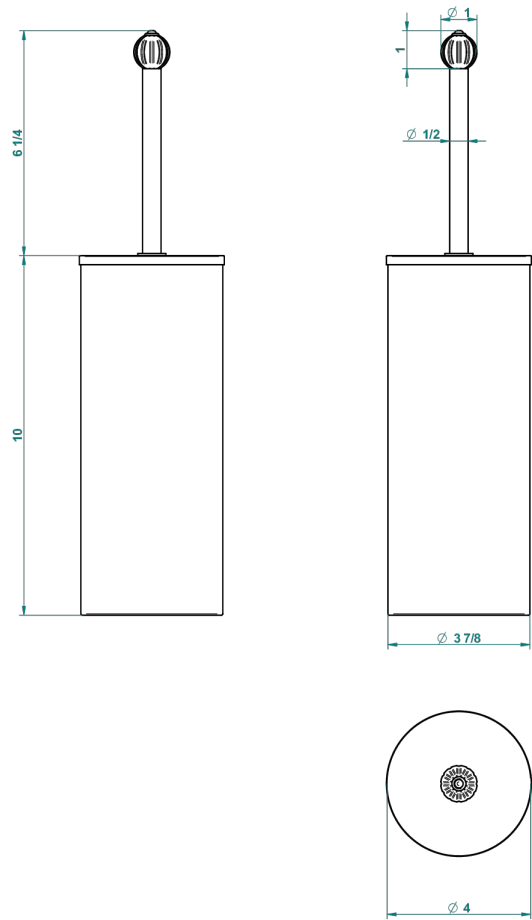

MANDARINE CLEAR CRYSTAL

U1D-4700C

Wc brush with cover and metal holder

THG[®]
PARIS

23664

29/10/2015

CHARACTERISTIC

- Mandarin Clear crystal
- Wc brush with cover and metal holder