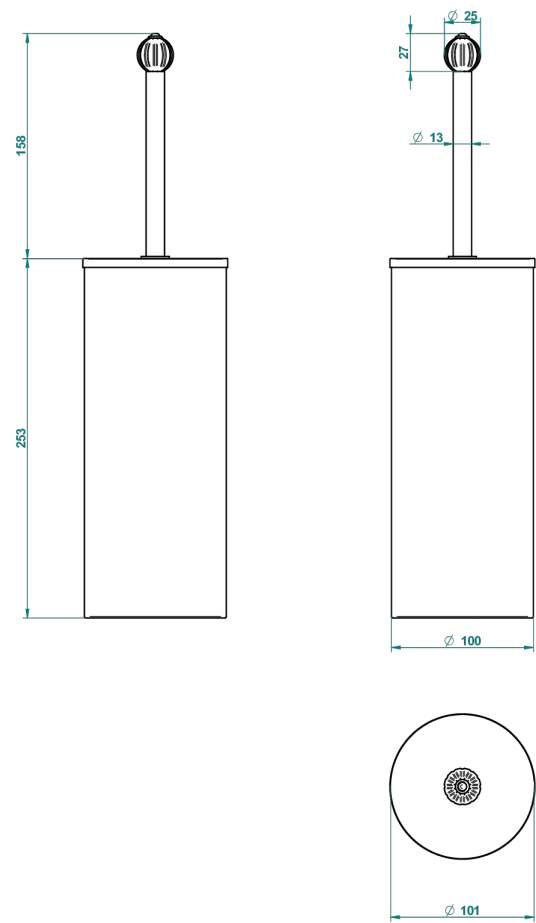

MANDARINE CLEAR CRYSTAL

U1D-4700C

Wc brush with cover and metal holder

THG[®]
PARIS

23664

29/10/2015

CHARACTERISTIC

- Mandarin Clear crystal
- Wc brush with cover and metal holder