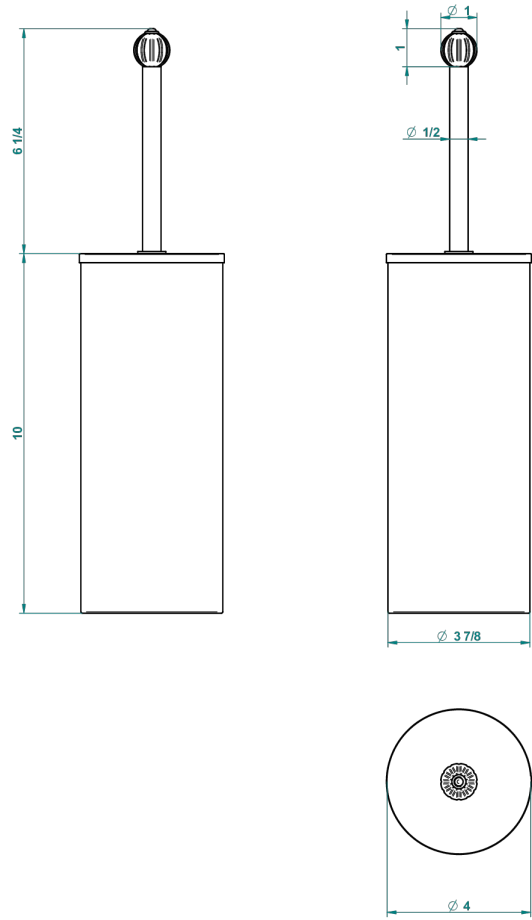

MANDARINE CLEAR CRYSTAL

U1D-4700C

Wc brush with cover and metal holder

THG[®]
PARIS

23664

29/10/2015

CHARACTERISTIC

- Mandarin Clear crystal
- Wc brush with cover and metal holder