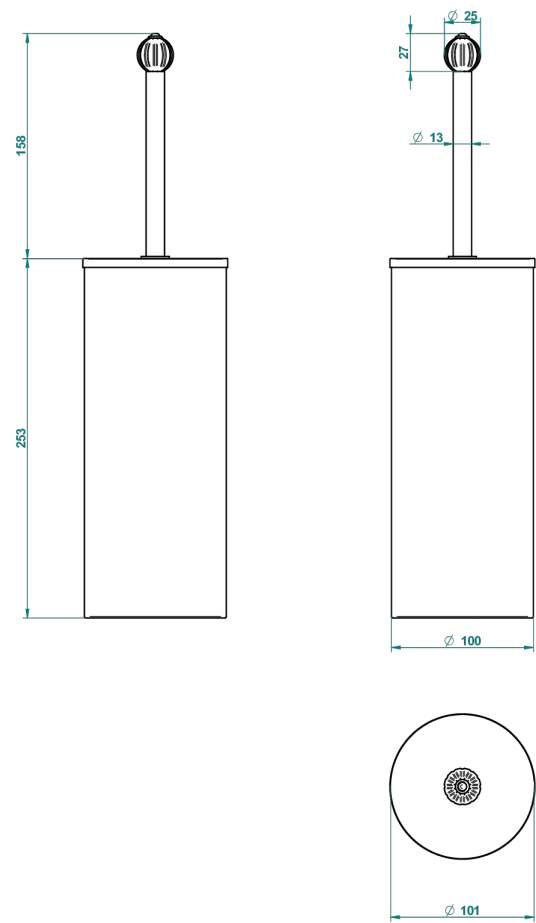

MANDARINE METAL

U1A-4700C

Metal toilet brush holder with brush with cover floor mounted

23664

29/10/2015

CHARACTERISTIC

- Mandarin Metal
- Metal toilet brush holder with brush with cover floor mounted

AVAILABLE FINITIONS