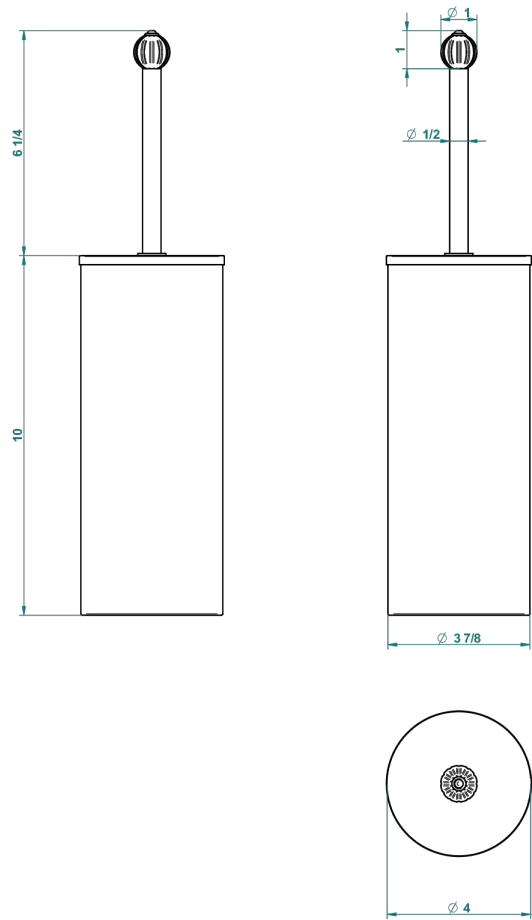

MANDARINE METAL

U1A-4700C

Metal toilet brush holder with brush with cover floor mounted

THG[®]
PARIS

23664

29/10/2015

CHARACTERISTIC

- Mandarin Metal
- Metal toilet brush holder with brush with cover floor mounted