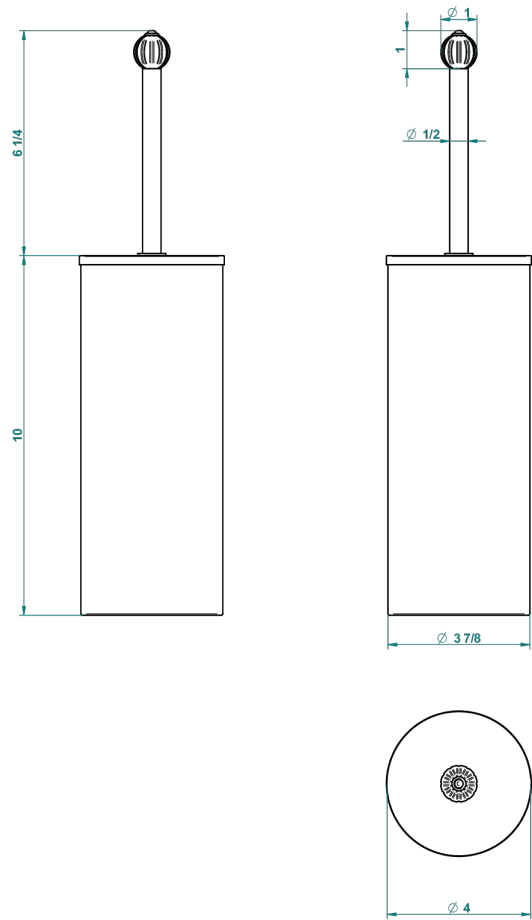

# MANDARINE METAL

U1A-4700C

Wc brush with cover and metal holder

THG<sup>®</sup>  
PARIS

23664

29/10/2015

## CHARACTERISTIC

- Mandarin Metal
- Wc brush with cover and metal holder