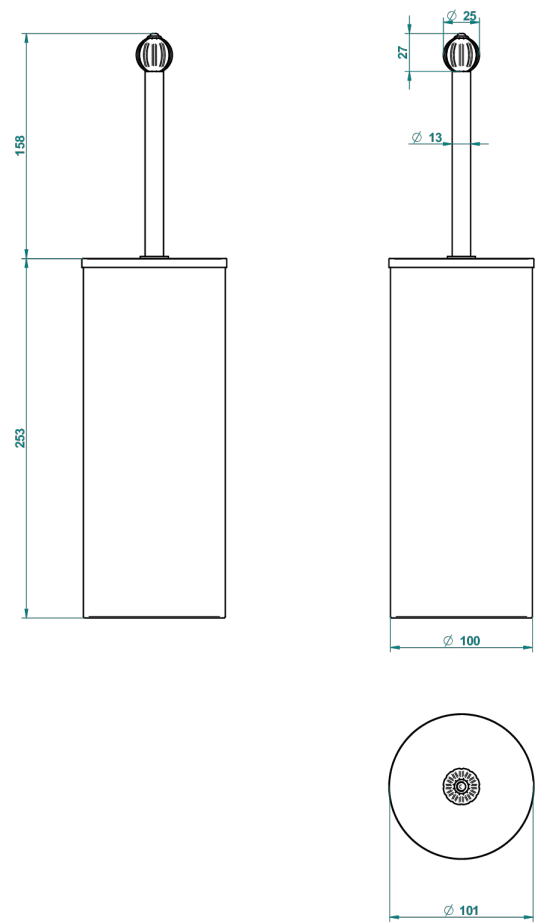

VOGUE BLACK ONYX

A8P-4700C

Wc brush with cover and metal holder

THG[®]
PARIS

23664

29/10/2015

CHARACTERISTIC

- Vogue black onyx
- Wc brush with cover and metal holder