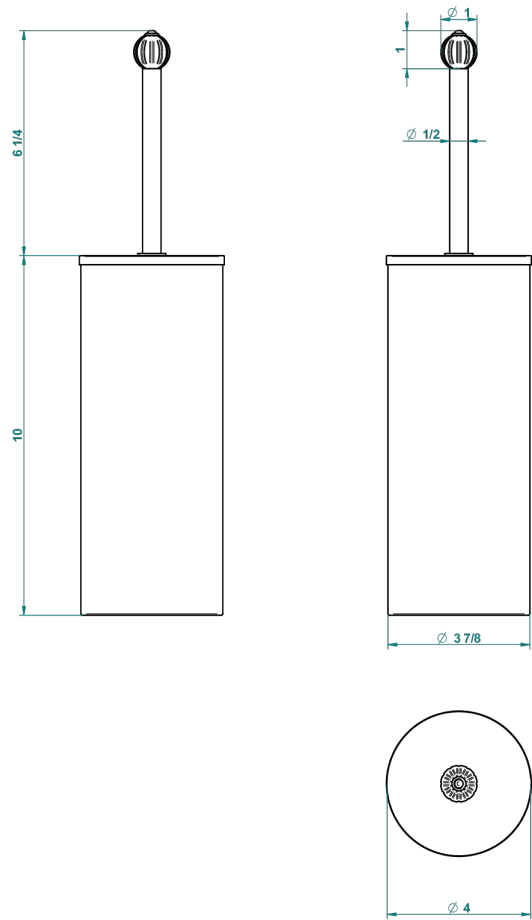

VOGUE BLACK ONYX

A8P-4700C

Wc brush with cover and metal holder

THG[®]
PARIS

23664

29/10/2015

CHARACTERISTIC

- Vogue black onyx
- Wc brush with cover and metal holder