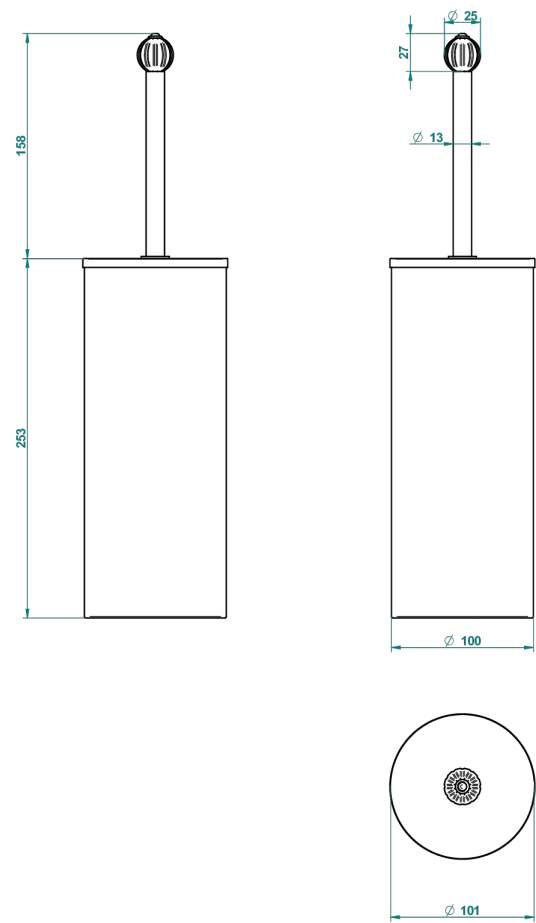

VOGUE MALACHITE

A8M-4700C

Wc brush with cover and metal holder

THG[®]
PARIS

23664

29/10/2015

CHARACTERISTIC

- Vogue Malachite
- Wc brush with cover and metal holder