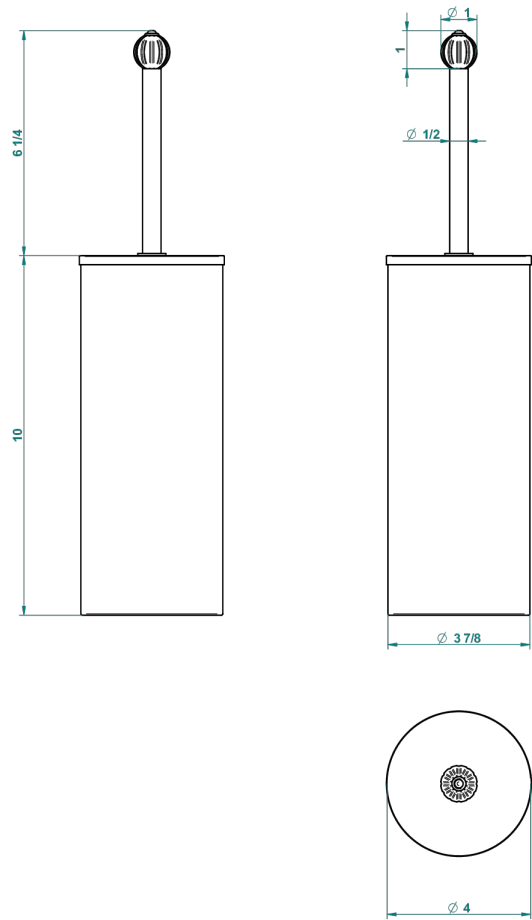

# VOGUE MALACHITE

A8M-4700C

Wc brush with cover and metal holder

THG<sup>®</sup>  
PARIS

## CHARACTERISTIC

- Vogue Malachite
- Wc brush with cover and metal holder