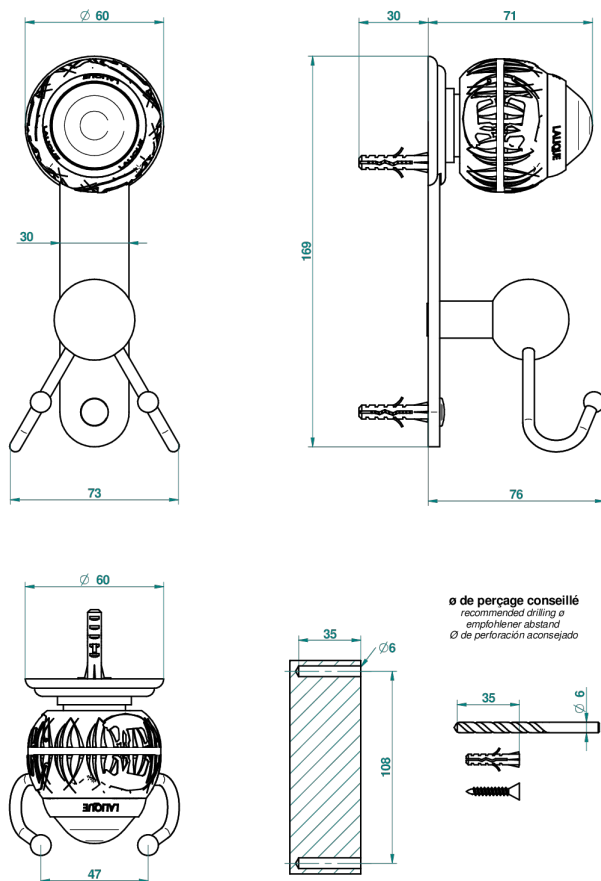

PANTHERE BLACK CRYSTAL

A2K-512

Double flannel hook

23617

11/08/2017

CHARACTERISTIC

- Panthère Black crystal
- Double flannel hook

AVAILABLE FINITIONS