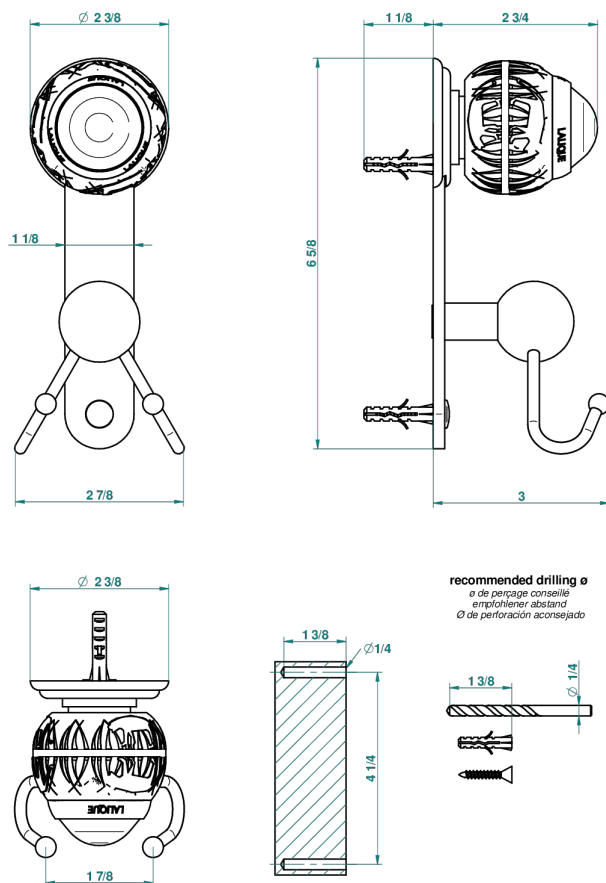

PANTHERE BLACK CRYSTAL

A2K-512

Double flannel hook

23617

11/08/2017

CHARACTERISTIC

- Panthère Black crystal
- Double flannel hook

AVAILABLE FINITIONS