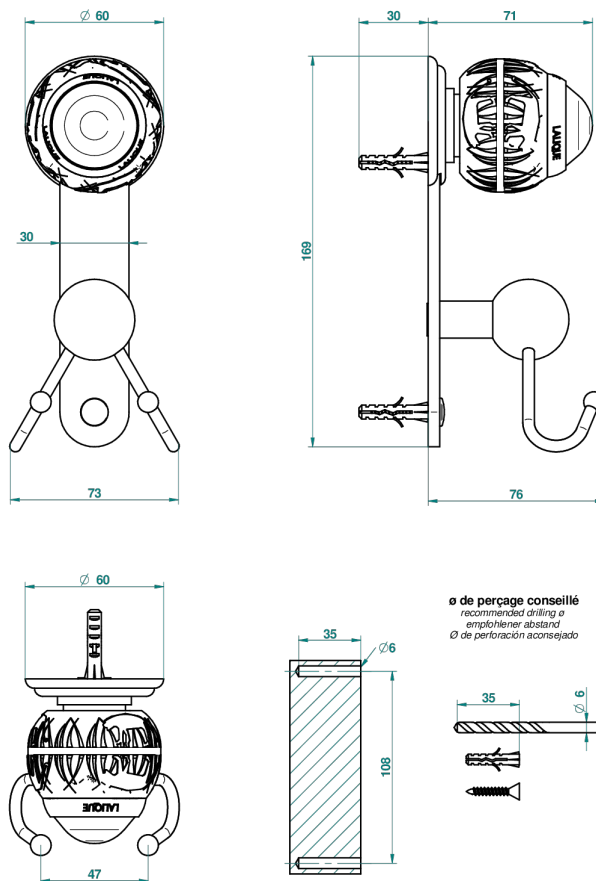

PANTHERE BLACK CRYSTAL

A2K-512

Double hook

23617

11/08/2017

CHARACTERISTIC

- Panthère Black crystal
- Double hook

AVAILABLE FINITIONS