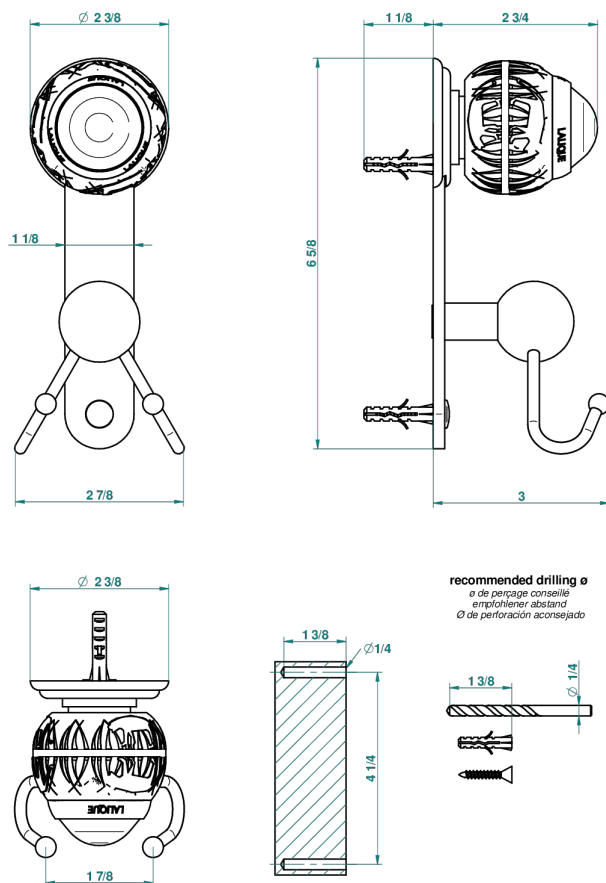

PANTHERE BLACK CRYSTAL

A2K-512

Double hook

23617

11/08/2017

CHARACTERISTIC

- Panthère Black crystal
- Double hook

AVAILABLE FINITIONS