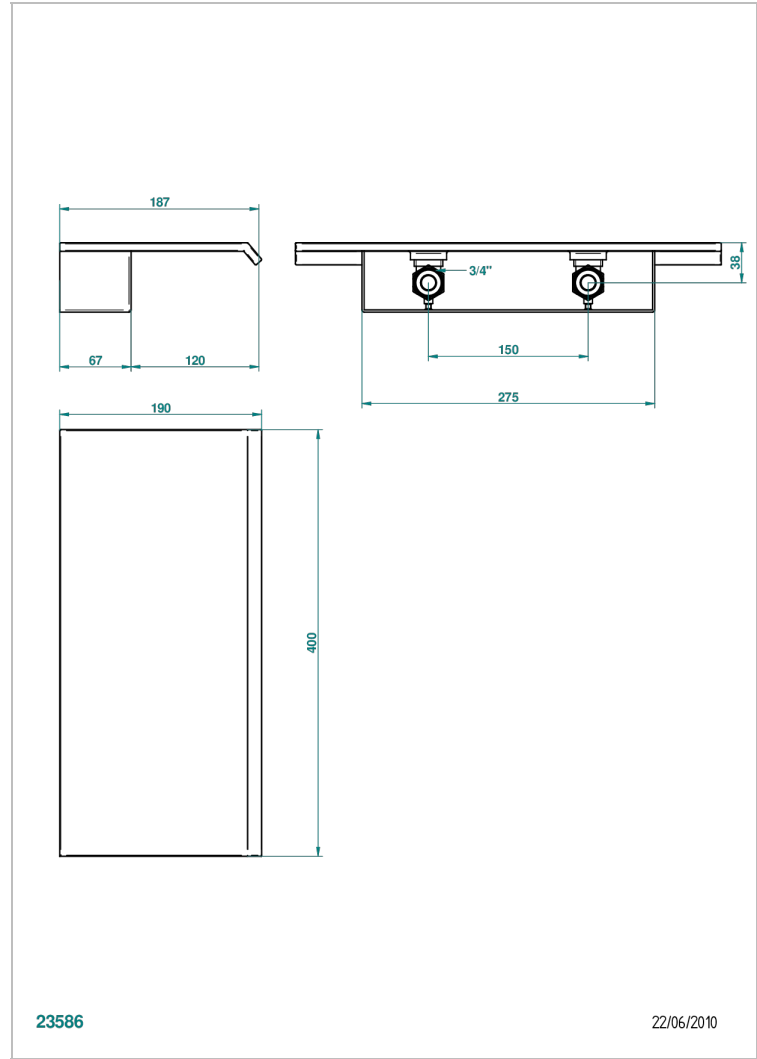

NIAGARA

A38-22NIA/D

Waterfall bath spout, wall mounted 15.3/4"

23586

22/06/2010

CHARACTERISTIC

- Niagara
- Waterfall bath spout, wall mounted 15.3/4"

AVAILABLE FINITIONS