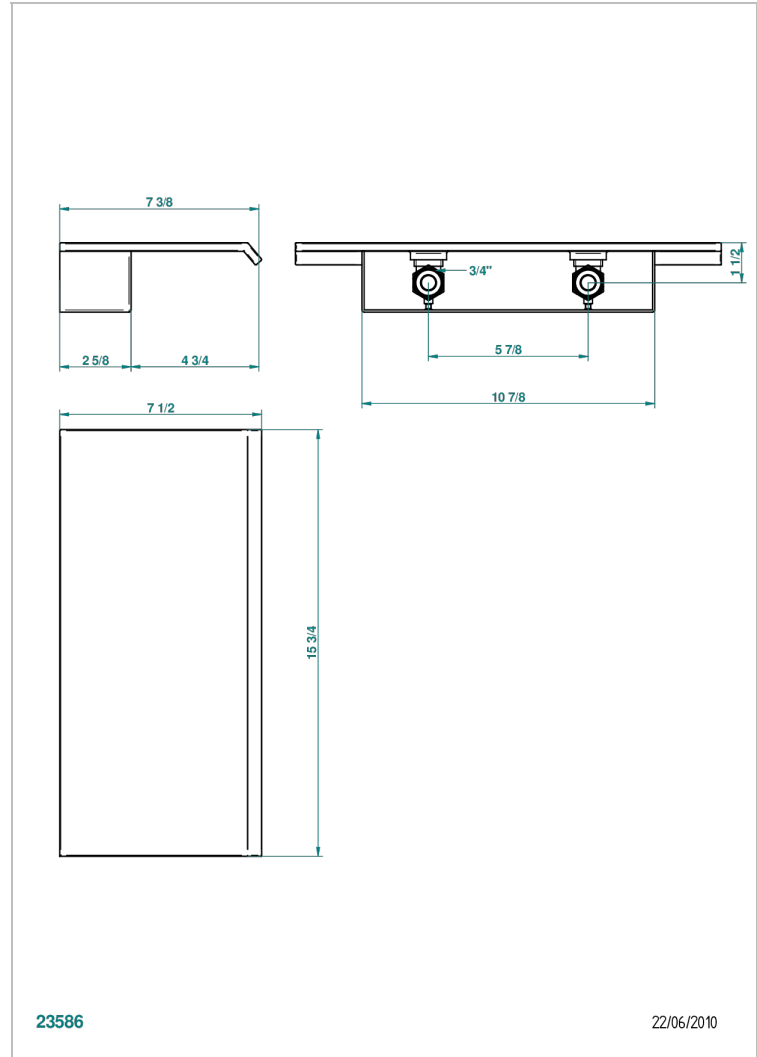

NIAGARA

A38-22NIA/D

Waterfall bath spout, wall mounted 15.3/4"

23586

22/06/2010

CHARACTERISTIC

- Niagara
- Waterfall bath spout, wall mounted 15.3/4"

AVAILABLE FINITIONS