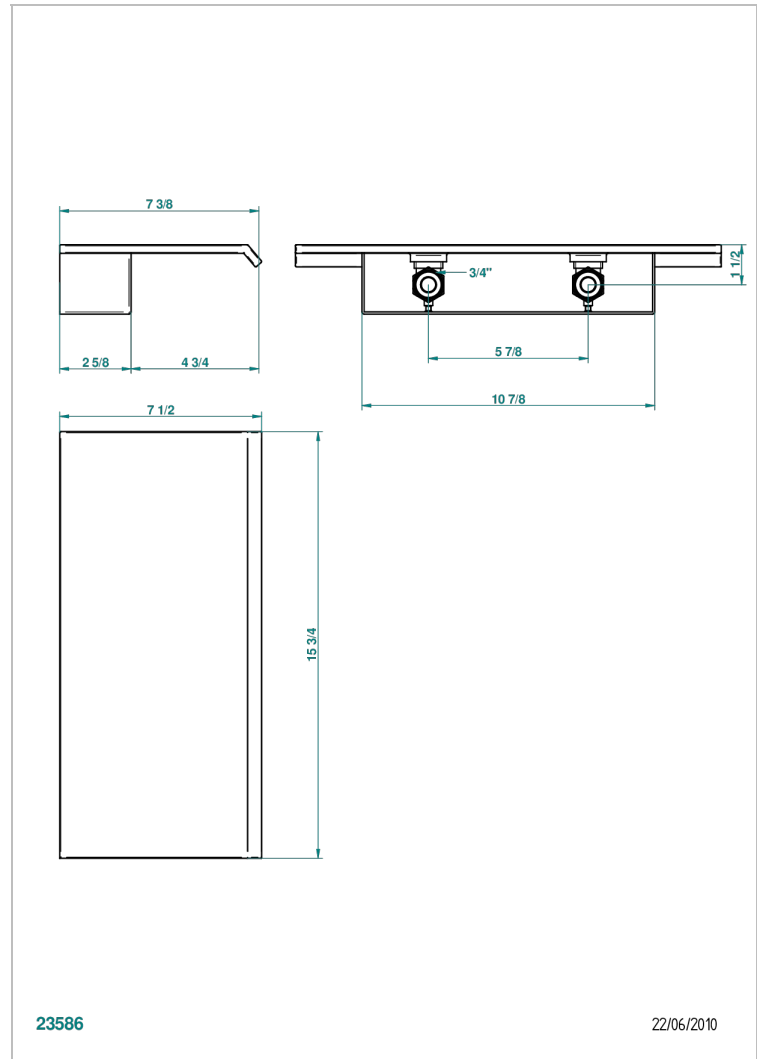

NIAGARA

A38-22NIA/D

Wall mounted waterfall bath spout, length: 400 mm

23586

22/06/2010

CHARACTERISTIC

- Niagara
- Wall mounted waterfall bath spout, length: 400 mm

AVAILABLE FINITIONS