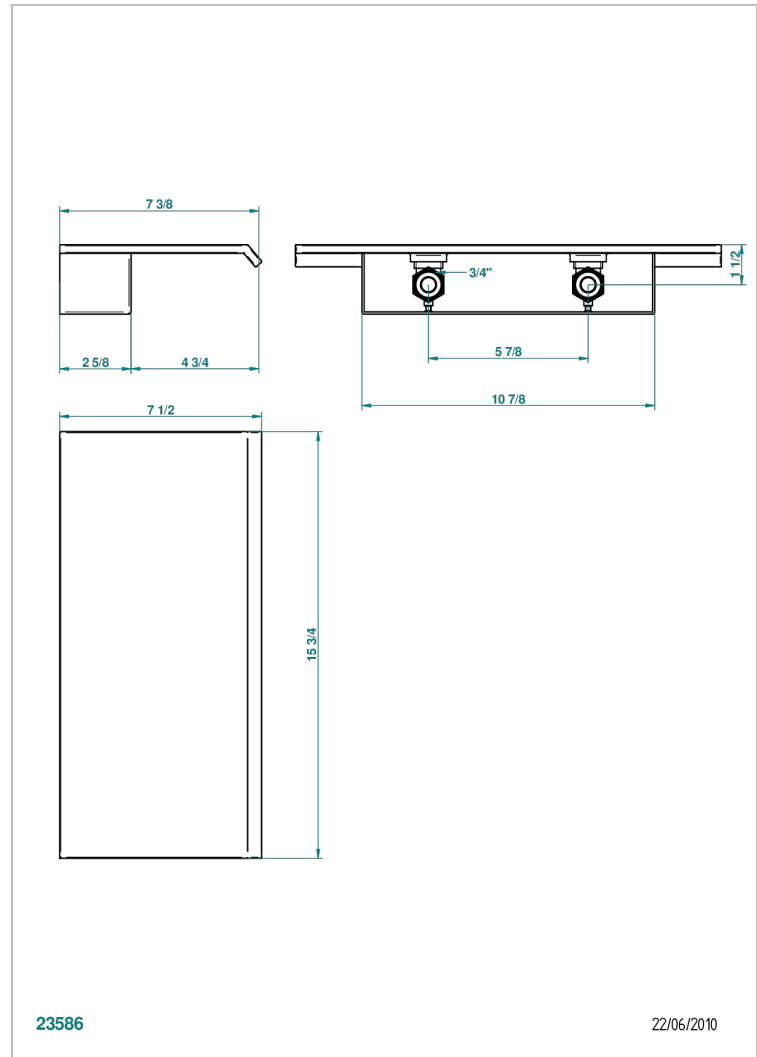

NIAGARA

A38-22NIA/D

Wall mounted waterfall bath spout, length: 400 mm

23586

22/06/2010

CHARACTERISTIC

- Niagara
- Wall mounted waterfall bath spout, length: 400 mm

AVAILABLE FINITIONS