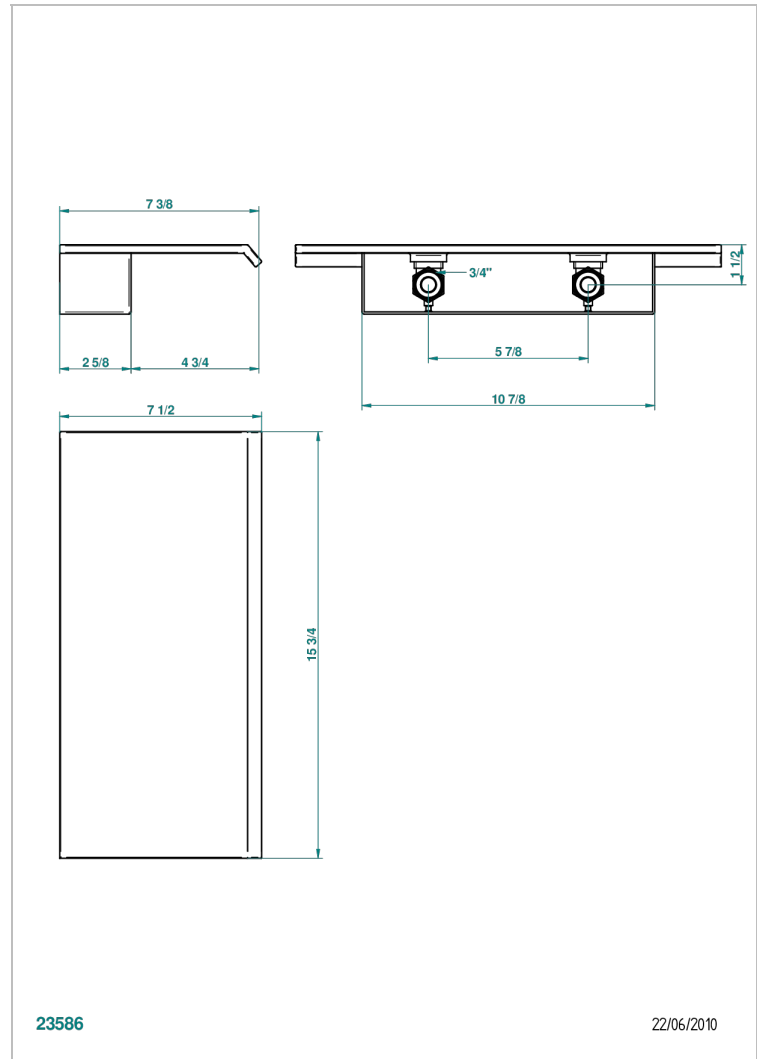

# NIAGARA

A38-22NIA/D

Wall mounted waterfall bath spout, length: 400 mm

23586

22/06/2010

## CHARACTERISTIC

- Niagara
- Wall mounted waterfall bath spout, length: 400 mm