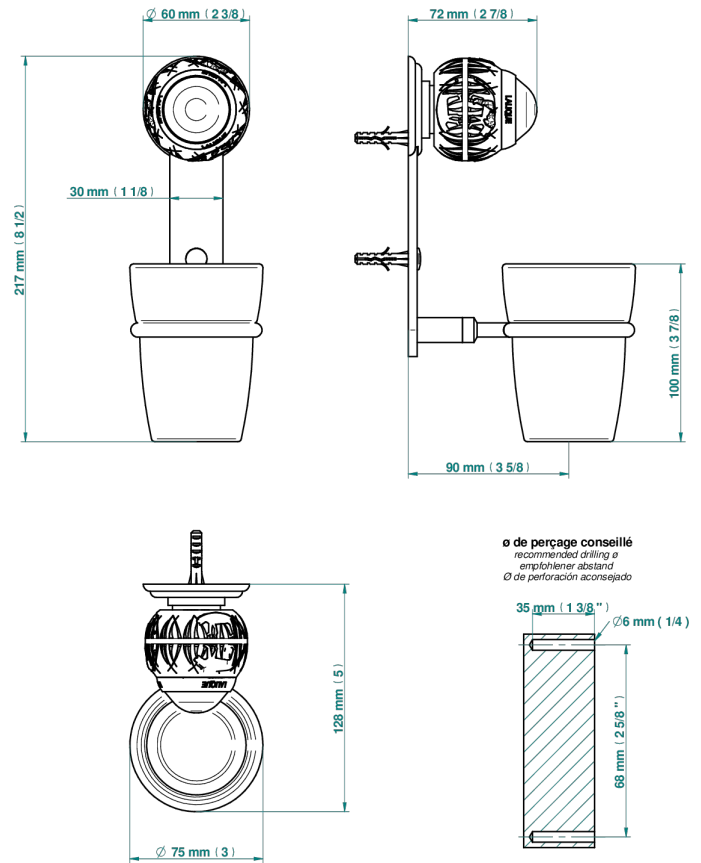

PANTHERE CLEAR CRYSTAL

A2H-536

Tumbler holder, wall mounted

THG
PARIS

23570

16/03/2021

CHARACTERISTIC

- Panthere Clear crystal
- Tumbler holder, wall mounted