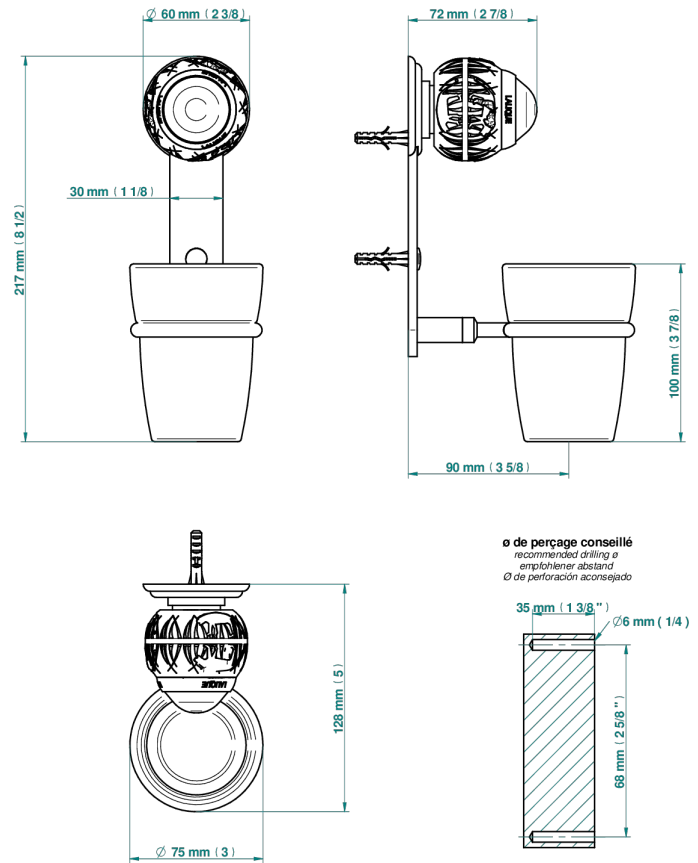

PANTHERE CLEAR CRYSTAL

A2H-536

Wall mounted glass tumbler and holder

THG[®]
PARIS

23570

16/03/2021

CHARACTERISTIC

- Panthere Clear crystal
- Wall mounted glass tumbler and holder