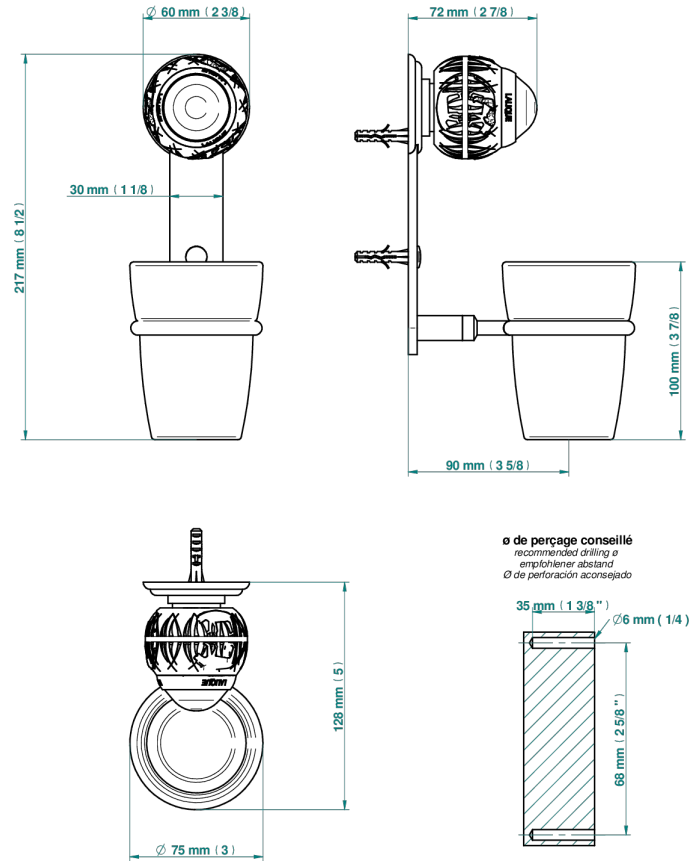

PANTHERE CLEAR CRYSTAL

A2H-536

Wall mounted glass tumbler and holder

THG[®]
PARIS

23570

16/03/2021

CHARACTERISTIC

- Panthere Clear crystal
- Wall mounted glass tumbler and holder