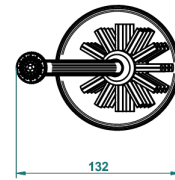

MONTE CARLO, WHITE GOLD PORCELAIN

U8C-4700

Free standing toilet brush holder

THG[®]
PARIS

23569

06/10/2015

CHARACTERISTIC

- Monte Carlo, white gold porcelain
- Free standing toilet brush holder

AVAILABLE FINITIONS

Black ceram - D30
Chrome polished - A02
Chrome polished / gold polished - G02
Copper antique matt, coated - H07
Gold mat - F07
Gold polished - F01

Light coated bronze - D01
Matt chrome (American satin) - C02
Matt nickel (American satin) - C01
Nickel antique / Sovereign - H28
Nickel polished - B01
Soft gold - F30