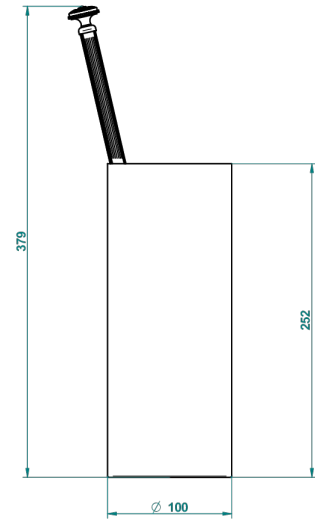

MONTE CARLO, WHITE GOLD PORCELAIN

U8C-4700

Free standing toilet brush holder

THG[®]
PARIS

23569

06/10/2015

CHARACTERISTIC

- Monte Carlo, white gold porcelain
- Free standing toilet brush holder