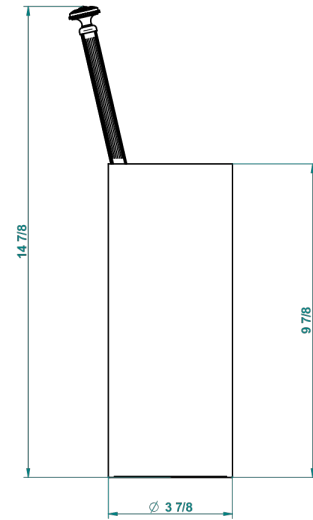

MONTE CARLO, WHITE GOLD PORCELAIN

U8C-4700

Free standing toilet brush holder

THG[®]
PARIS

23569

06/10/2015

CHARACTERISTIC

- Monte Carlo, white gold porcelain
- Free standing toilet brush holder