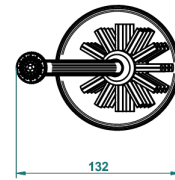

MONTE CARLO, GOLD PORCELAIN

U8B-4700

Free standing toilet brush holder

THG[®]
PARIS

23569

06/10/2015

CHARACTERISTIC

- Monte Carlo, gold porcelain
- Free standing toilet brush holder

AVAILABLE FINITIONS

Black ceram - D30
Chrome polished - A02
Chrome polished / gold polished - G02
Copper antique matt, coated - H07
Gold mat - F07
Gold polished - F01

Light coated bronze - D01
Matt chrome (American satin) - C02
Matt nickel (American satin) - C01
Nickel antique / Sovereign - H28
Nickel polished - B01
Soft gold - F30