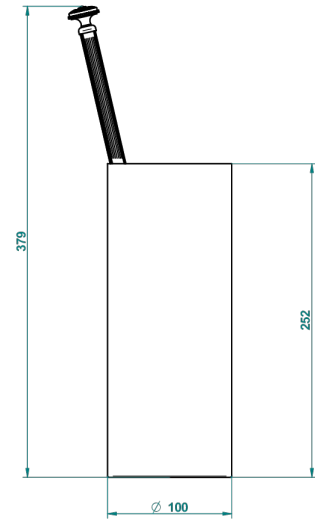

MONTE CARLO, GOLD PORCELAIN

U8B-4700

Free standing toilet brush holder

THG[®]
PARIS

23569

06/10/2015

CHARACTERISTIC

- Monte Carlo, gold porcelain
- Free standing toilet brush holder