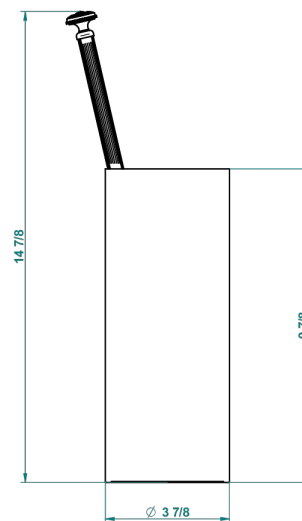

MONTE CARLO, GOLD PORCELAIN

U8B-4700

Free standing toilet brush holder

THG[®]
PARIS

23569

06/10/2015

CHARACTERISTIC

- Monte Carlo, gold porcelain
- Free standing toilet brush holder