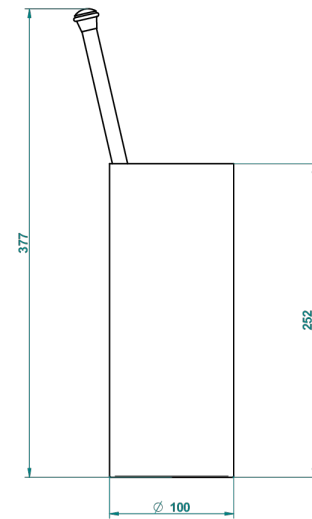

DUOMO CRYSTAL

U4F-4700

Free standing toilet brush holder

THG®
PARIS

23567

06/10/2015

CHARACTERISTIC

- Duomo Crystal
- Free standing toilet brush holder

AVAILABLE FINITIONS

Black ceram - D30
Blush PVD - H62
Brass color PVD - H49
Brown bronze color PVD - F33
Chrome polished - A02
Chrome polished / gold polished - G02

Copper antique matt, coated - H07
Gold color PVD - H52
Gold mat - F07
Gold polished - F01
Graphite PVD - H64
Light coated bronze - D01

Matt Umber PVD - H67
Matt blush PVD - H60
Matt brass color PVD - H50
Matt brown bronze color PVD - F34
Matt chrome (American satin) - C02
Matt gold color PVD - H53

Matt graphite PVD - H65
Matt nickel (American satin) - C01
Matt nickel color PVD - H56
Nickel antique / Sovereign - H28
Nickel color PVD - H55
Nickel polished - B01

Soft gold - F30
Soft matt gold - F31
Umber PVD - H66