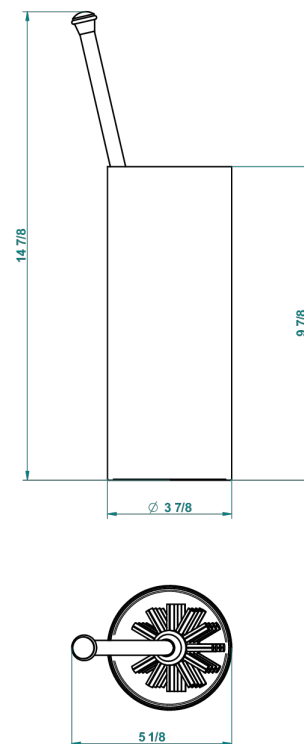

DUOMO CRYSTAL

U4F-4700

Free standing toilet brush holder

THG[®]
PARIS

23567

06/10/2015

CHARACTERISTIC

- Duomo Crystal
- Free standing toilet brush holder

AVAILABLE FINITIONS

Black ceram - D30
Blush PVD - H62
Brass color PVD - H49
Brown bronze color PVD - F33
Chrome polished - A02
Chrome polished / gold polished - G02

Copper antique matt, coated - H07
Gold color PVD - H52
Gold mat - F07
Gold polished - F01
Graphite PVD - H64
Light coated bronze - D01