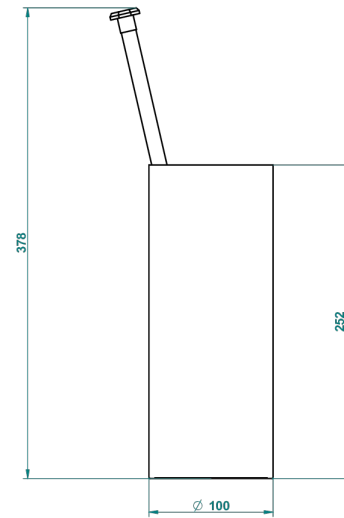

SAINT-GERMAIN WITH LEVER HANDLES

G7D-4700

Free standing toilet brush holder

THG[®]
PARIS

23561

16/07/2015

CHARACTERISTIC

- Saint-germain with lever handles
- Free standing toilet brush holder