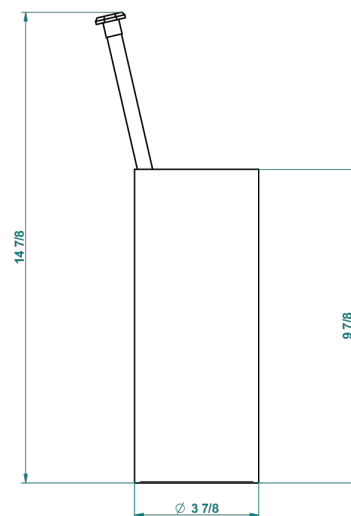

SAINT-GERMAIN WITH LEVER HANDLES

G7D-4700

Free standing toilet brush holder

THG[®]
PARIS

23561

16/07/2015

CHARACTERISTIC

- Saint-germain with lever handles
- Free standing toilet brush holder