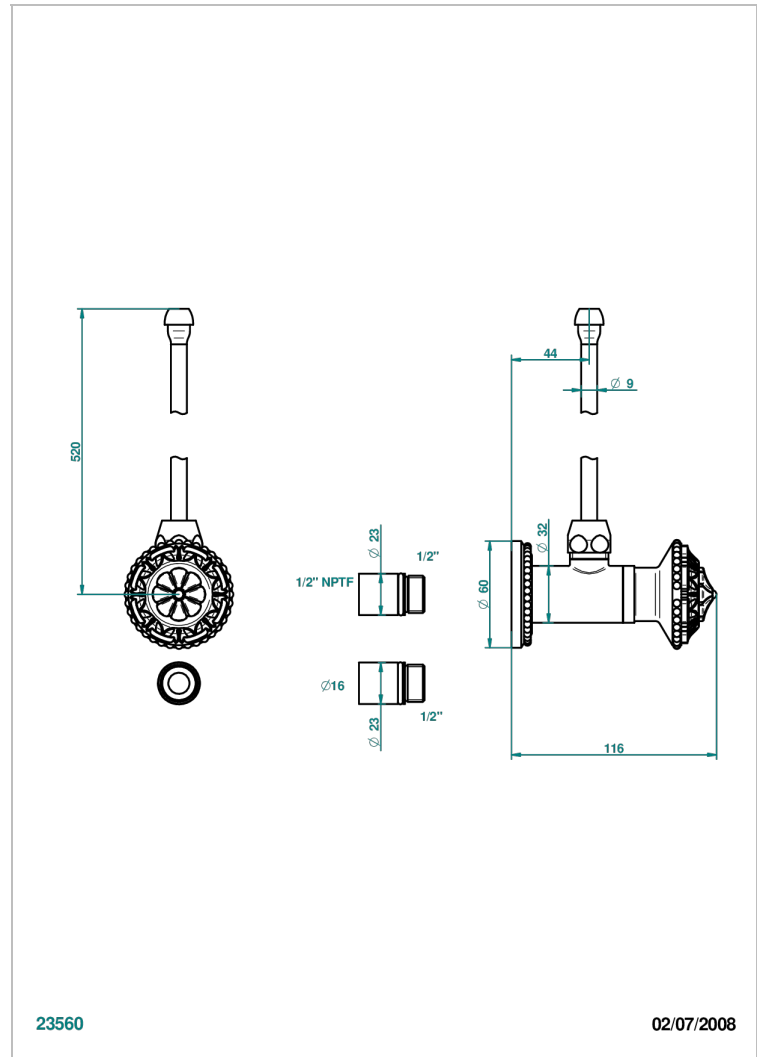

AMOUR DE TRIANON

G24-181/SLA

Angle supply valve with 3/8" adaptor set

THG[®]
PARIS

CHARACTERISTIC

- Amour de Trianon
- Angle supply valve with 3/8" adaptor set

AVAILABLE FINITIONS

Black ceram - D30
Chrome polished - A02
Chrome polished / gold polished - G02
Copper antique matt, coated - H07
Gold mat - F07
Gold polished - F01