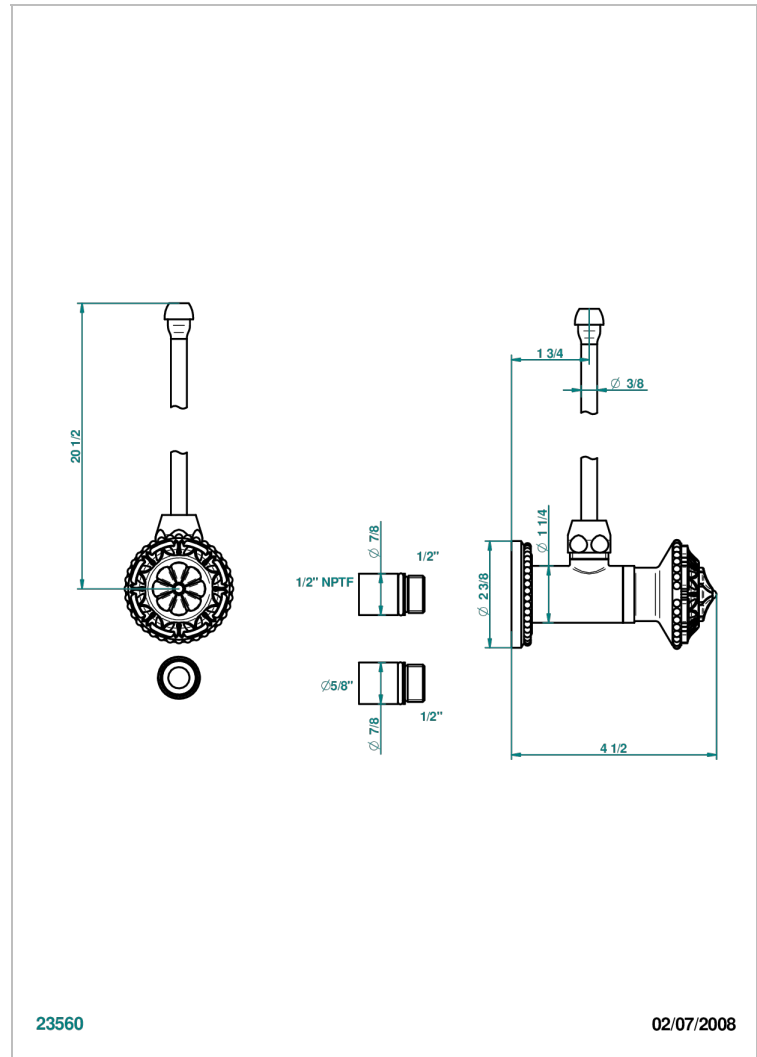

# AMOUR DE TRIANON

G24-181/SLA

Angle supply valve with 3/8" adaptor set

THG<sup>®</sup>  
PARIS

## CHARACTERISTIC

- Amour de Trianon
- Angle supply valve with 3/8" adaptor set