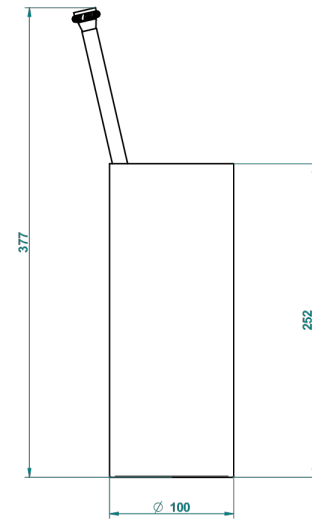

DIPLOMATE ROYALE

U4D-4700

Free standing toilet brush holder

THG[®]
PARIS

23553

06/10/2015

CHARACTERISTIC

- Diplomate Royale
- Free standing toilet brush holder